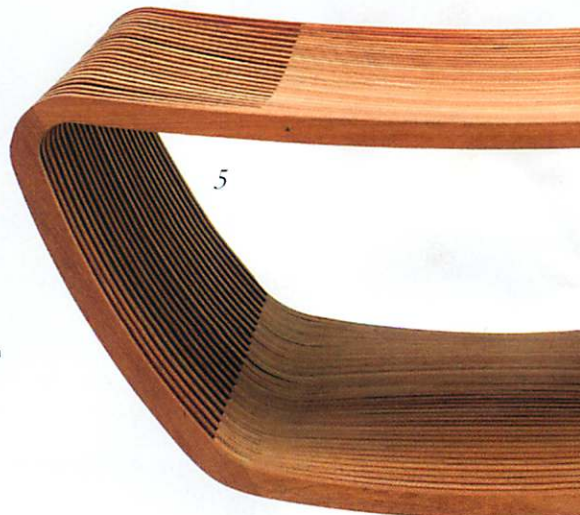

11

10

6

7

4

2

3

8

5

1. Lucid Rug in Dew, Maya Collection From \$798 / [calvinklein.com](http://calvinklein.com)
2. Up Up Light Fleur Jacob by Emily Green + Dale Hardiman / \$249 / [emilygreen.net](http://emilygreen.net)
3. Finn Juhl Sideboard + Tray Unit Price upon request / [onecollection.com](http://onecollection.com)
4. Brass Bike / Price upon request / [vanheeschdesign.com](http://vanheeschdesign.com)
5. Hula Stool by Edward Barber and Jay Osgerby Price upon request / [cappellini.it/en](http://cappellini.it/en)
6. 17 oz. Beach Cottage Bottle / \$35 / [swellbottle.com](http://swellbottle.com)
7. Trousdale Cabinet Knob in Light Antique Brass by Tim Campbell Price upon request / [sabaxter.com](http://sabaxter.com)
8. H8 Headphones by Jakob Wagner / \$499 / [beoplay.com](http://beoplay.com)
9. Peter Jensen Penelope Collection Prefall 2015 / [peterjensen.co.uk](http://peterjensen.co.uk)
10. Paz Two Strap Sandal / \$175 / [loefflerandall.com](http://loefflerandall.com)
11. Scandi Ball Wall Sconce with Brass Backplate by Nicci Green \$1195 / [articolarchitecturalighting.com.au](http://articolarchitecturalighting.com.au)