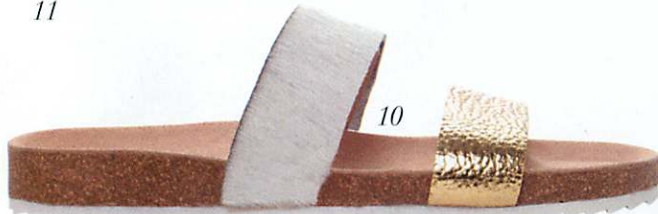

COPENHAGEN

STRAIGHT FORWARD

Many mistake the fact that simplistic design requires less effort, but quite to the contrary, it's the simple silhouettes and uncomplicated structures that change the way design is perceived and experienced. It is this philosophy that dominates the persona of our next influential city: Copenhagen. Blonde wood, open shapes and brushed-gold finishes are constant qualities synonymous with Denmark's capital. Barber & Osgerby illustrate the art of this finesse in the Hula stool, which by appearances is seemingly straightforward, but upon further investigation, offers itself as either fixed seating or a rocking stool. But perhaps the father of modern Danish design, Finn Juhl, whose colorful sideboard is shown, sums up quintessential Copenhagen style best of all with his clean-lined furnishings. "One cannot create happiness with beautiful objects," he says, "but one can spoil quite a lot of happiness with bad ones."

10

6

1. Lucid Rug in Dew, Maya Collection From $798 / calvinklein.com
2. Up Up Light Fleur Jacob by Emily Green + Dale Hardiman / $249 / emilygreen.net
3. Finn Juhl Sideboard + Tray Unit Price upon request / onecollection.com
4. Brass Bike / Price upon request / vanheeschdesign.com
5. Hula Stool by Edward Barber and Jay Osgerby Price upon request / cappellini.it/en
6. 17 oz. Beach Cottage Bottle / $35 / swellbottle.com
7. Trousdale Cabinet Knob in Light Antique Brass by Tim Campbell Price upon request / sabaxter.com
8. H8 Headphones by Jakob Wagner / $499 / beoplay.com
9. Peter Jensen Penelope Collection Prefall 2015 / peterjensen.co.uk
10. Paz Two Strap Sandal / $175 / loefflerandall.com
11. Scandi Ball Wall Sconce with Brass Backplate by Nicci Green $1195 / articolarchitecturalighting.com.au