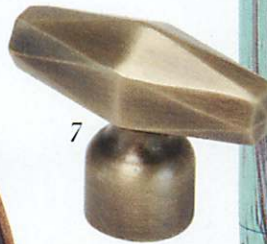

# STRAIGHT FORWARD

Many mistake the fact that simplistic design requires less effort, but quite to the contrary, it's the simple silhouettes and uncomplicated structures that change the way design is perceived and experienced. It is this philosophy that dominates the persona of our next influential city: Copenhagen. Blonde wood, open shapes and brushed-gold finishes are constant qualities synonymous with Denmark's capital. Barber & Osgerby illustrate the art of this finesse in the Hula stool, which by appearances is seemingly straightforward, but upon further investigation, offers itself as either fixed seating or a rocking stool. But perhaps the father of modern Danish design, Finn Juhl, whose colorful sideboard is shown, sums up quintessential Copenhagen style best of all with his clean-lined furnishings. "One cannot create happiness with beautiful objects," he says, "but one can spoil quite a lot of happiness with bad ones."

11

10

6

7

4

2

3

8