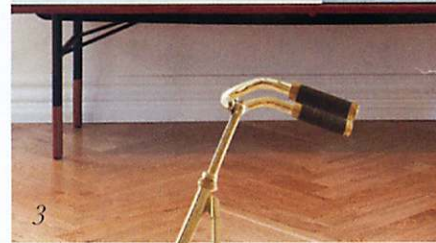

COPENHAGEN

STRAIGHT FORWARD

Many mistake the fact that simplistic design requires less effort, but quite to the contrary, it's the simple silhouettes and uncomplicated structures that change the way design is perceived and experienced. It is this philosophy that dominates the persona of our next influential city: Copenhagen. Blonde wood, open shapes and brushed-gold finishes are constant qualities synonymous with Denmark's capital. Barber & Osgerby illustrate the art of this finesse in the Hula stool, which by appearances is seemingly straightforward, but upon further investigation, offers itself as either fixed seating or a rocking stool. But perhaps the father of modern Danish design, Finn Juhl, whose colorful sideboard is shown, sums up quintessential Copenhagen style best of all with his clean-lined furnishings. "One cannot create happiness with beautiful objects," he says, "but one can spoil quite a lot of happiness with bad ones."

3

1. Lucid Rug in Dew, Maya Collection From $798 / calvinklein.com
2. Up Up Light Fleur Jacob by Emily Green + Dale Hardiman / $249 / emilygreen.net
3. Finn Juhl Sideboard + Tray Unit Price upon request / onecollection.com
4. Brass Bike / Price upon request / vanheeschdesign.com
5. Hula Stool by Edward Barber and Jay Osgerby Price upon request / cappellini.it/en
6. 17 oz. Beach Cottage Bottle / $35 / swellbottle.com
7. Trousdale Cabinet Knob in Light Antique Brass by Tim Campbell Price upon request / sabaxter.com
8. H8 Headphones by Jakob Wagner / $499 / beoplay.com
9. Peter Jensen Penelope Collection Prefall 2015 / peterjensen.co.uk
10. Paz Two Strap Sandal / $175 / loefflerandall.com
11. Scandi Ball Wall Sconce with Brass Backplate by Nicci Green $1195 / articolarchitecturalighting.com.au